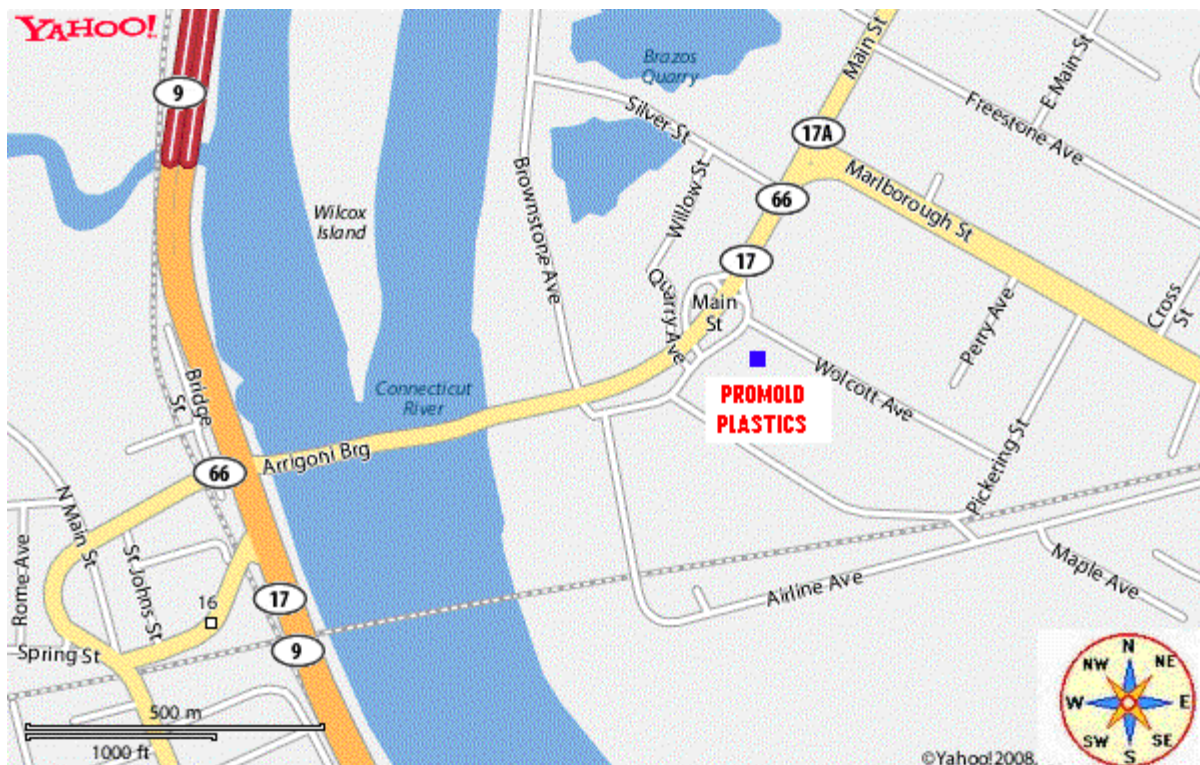

DIRECTIONS TO PROMOLD PLASTICS (91 MAIN ST., PORTLAND, CT)

FROM I-91 North or South

I-91 to Exit 22S to Route 9S (toward Middletown)
Take Exit 16 (CT-17 / CT-66)
Cross the Arrigoni Bridge, (Portland Bridge)
Over the Connecticut River
Take your first (sharp) right onto Main St.
Promold is the second building on the left.

RT-9 Northbound

RT-9 North to Exit 16 (Left exit)
Turn left onto RT-17 / RT-66
Cross the Arrigoni Bridge, (Portland Bridge)
Over the Connecticut River
Take your first (sharp) right onto Main St.
Promold is the second building on the left.